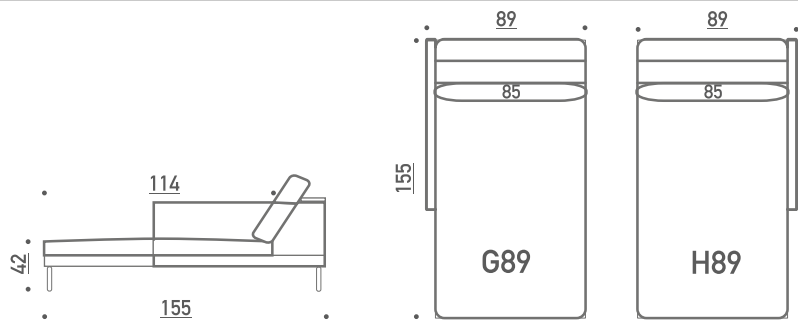

BAND A240S

BAND A240S/2

PERINTEINEN JALKA

OVAALIJALKA

Kaikki mitat +/- 3cm

BAND C

BAND C145

BAND C180

BAND C215

BAND C215S

BAND C250

BAND C250S

BAND G/H & I

BAND G73
BAND H73

BAND G89
BAND H89

BAND I75