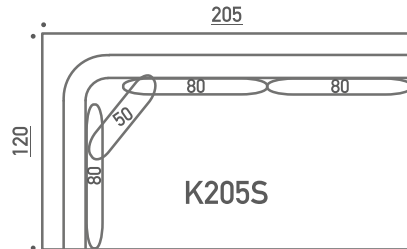

BAND P210
BAND O210

BAND P245
BAND O245

BAND M175 + H89
ovaalijalka

BAND K

BAND K95
BAND L95

BAND K120S
BAND L120S

BAND K135
BAND L135

BAND K135S
BAND L135S

BAND K170
BAND L170

BAND K170S
BAND L170S

BAND K205
BAND L205

BAND K205S
BAND L205S

BAND K240
BAND L240

BAND K240S
BAND L240S

BAND K170+K170S, Osaka 18
Perinteinen jalka

BAND Q

BAND Q60

BAND Q70

BAND Q95

BAND Q120/95

BAND Q120

PERINTEINEN JALKA

OVAALIJALKA

Kaikki mitat +/- 3cm