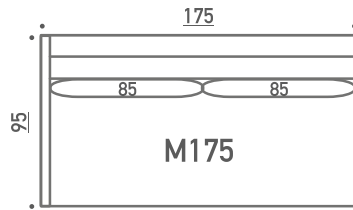

BAND A240S

BAND A240S/2

PERINTEINEN JALKA

OVAALIJALKA

Kaikki mitat +/- 3cm

BAND C

BAND C145

BAND C180

BAND I120

BAND I135

BAND I170

BAND I205

BAND M/N & P/O

BAND M140
BAND N140

BAND M175
BAND N175

BAND M210
BAND N210

BAND P210
BAND O210

BAND P245
BAND O245

BAND M175 + H89
ovaalijalka

BAND K

BAND K95
BAND L95

BAND K120S
BAND L120S

BAND K135
BAND L135

BAND K135S
BAND L135S