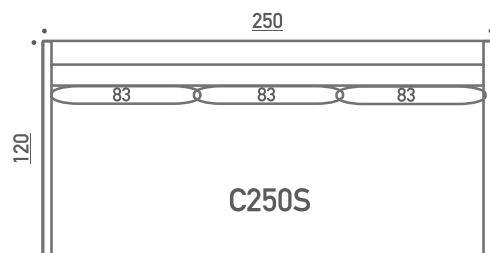

BAND A240S

BAND A240S/2

PERINTEINEN JALKA

OVAALIJALKA

Kaikki mitat +/- 3cm

BAND C

BAND C145

BAND C180

BAND C215

BAND C215S

BAND C250

BAND C250S

BAND G/H & I

BAND G73
BAND H73

BAND G89
BAND H89

BAND I75