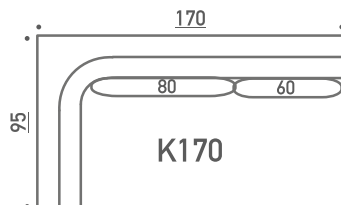

BAND P210
BAND O210

BAND P245
BAND O245

BAND M175 + H89
ovaalijalka

BAND K

BAND K95
BAND L95

BAND K120S
BAND L120S

BAND K135
BAND L135

BAND K135S
BAND L135S

BAND K170
BAND L170

BAND K170S
BAND L170S

BAND K205
BAND L205

BAND K205S
BAND L205S

BAND K240
BAND L240

BAND K240S
BAND L240S

BAND K170+K170S, Osaka 18
Perinteinen jalka

BAND Q

BAND Q60

BAND Q70

BAND Q95

BAND Q120/95

BAND Q120

PERINTEINEN JALKA

OVAALIJALKA

Kaikki mitat +/- 3cm