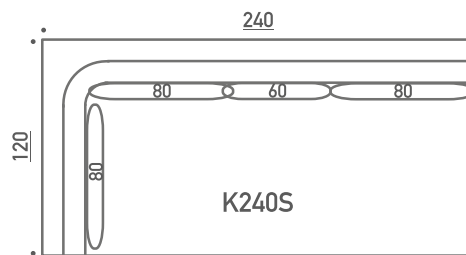

BAND P210
BAND O210

BAND P245
BAND O245

BAND M175 + H89
ovaalijalka

BAND K

BAND K95
BAND L95

BAND K120S
BAND L120S

BAND K135
BAND L135

BAND K135S
BAND L135S

BAND K170
BAND L170

BAND K170S
BAND L170S

BAND K205
BAND L205

BAND K205S
BAND L205S

BAND K240
BAND L240

BAND K240S
BAND L240S

BAND K170+K170S, Osaka 18
Perinteinen jalka

BAND Q

BAND Q60

BAND Q70

BAND Q95

BAND Q120/95

BAND Q120

PERINTEINEN JALKA

OVAALIJALKA

Kaikki mitat +/- 3cm