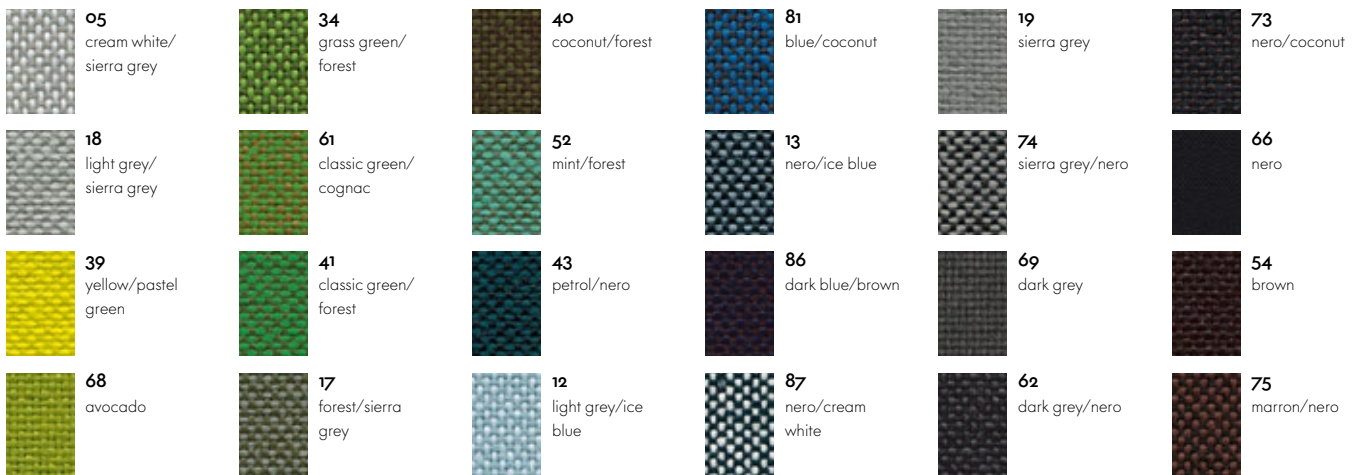

Plano

Home/Office, F30

vitra.

Plano is a robust plain weave with a flat, even texture. The wide palette of duotones with new, delicate washed-out shades includes many relatively neutral hues, a good number of which are coordinated with the Hopsak colour range. Thanks to its durability and longevity, Plano is also an ideal choice for office furnishings.

Plano is available in 39 colours.

Material	100% polyester
Weight	265 g/m² (7.8 oz/y²)
Width	142 cm +/- 2 cm (56")
Abrasion resistance	80,000 Martindale
Fastness to light	Type 6
Pilling	Grade 4-5
Fastness to rubbing	Grade 4-5 dry and wet

AC 5 Group
AM Chair fabric backrest
Citizen
HAL Soft
ID Chair Concept
ID Visitor

Mariposa Club Armchair
MedaSlim
Rookie
Soft Seats
Softshell Chair
Unix Chair

HAL **Seat cover, Plano (for orders of 6 or more)**

Plano

HAL Seat cover, Plano